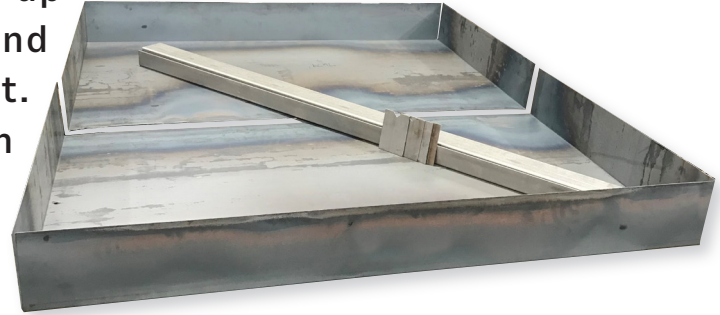

OUR BOTTOM END WILL ROCK YOU TO YOUR CORE!

At FleetGenius®, extending the life of your containers protects your assets and makes your operation more profitable. FleetGenius Bottom Kits are the perfect solution to shore up your aging containers - addressing the rust and corrosion that can lead to early retirement. We've specially designed our end caps with reinforcements to ensure your containers look good... and perform like new. FleetGenius Bottom Kits are just one of the value-added components of our CORE X® Program.

BOTTOM SLIDE KIT SIZE

- 2 YD FEL
- 4 YD FEL
- 6 YD FEL
- 8 YD FEL
- 10 YD

Delivery additional

SPECS

72 x 36-40	8" Sides
72 x 54-60	8 Sides
72 x 66-72	8 Sides
72 x 80-86	8 Sides
72 x 86-90	8 Sides

Before

After

CORE X®

FLEETGENIUS®

714-912-8353

www.fleetgenius.com

The FleetGenius Core Exchange Program handles transporting old containers or compactors from their existing location, and delivering them to one of our eight strategically located facilities where they're evaluated for repair and refurbishment, or exchange for a brand new unit! Whichever is chosen, FleetGenius will complete the process and return the replacement unit, or hold it in inventory until you need it re-deployed. For all units that are determined no longer usable, FleetGenius will handle the end-of-life process with a sustainable method of recycling. Genius? No... FleetGenius.